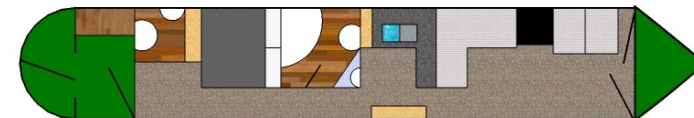

Ownashare Cruising Ltd

T. 0844 2473970

M. 07800902323

linda@ownasharecruising.co.uk

phil@ownasharecruising.co.uk